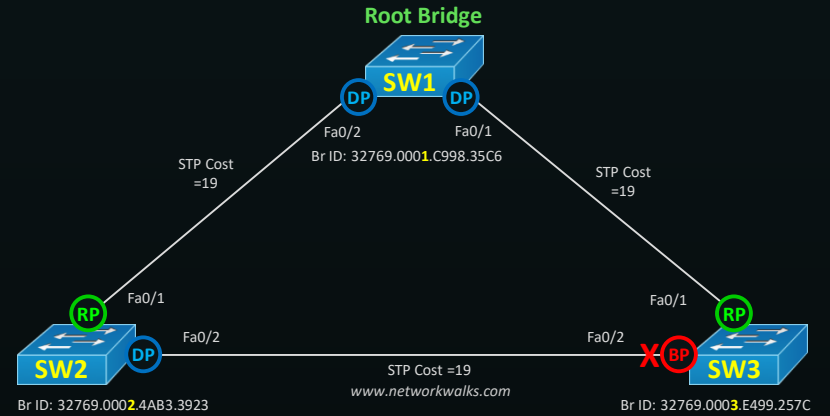

Key Attributes

Protocol Type/Class: Network Protocol (Layer2)
Standards: IEEE 802.1D/W/S/Q, Cisco (Def on Cisco=PVST)
Function: L2 Loops Prevention, Adapt to network changes & failures
Algorithm: STP by Radia Perlman
Multicast Address: 01:80:C2:00:00:00
Port States: STP=5, RSTP=3
Port Roles: STP=3, RSTP=4

STP Operations

1. **1. Elect Root Bridge (RB)**
   - First, one Switch is elected as Root Bridge which has lowest bridge ID
2. **2. Select Root Ports (RP)**
   - One RP is selected on each Switch which has: Lowest cost to RB > Lowest Br ID of neighbor Switch
3. **3. Select Designated Ports (DP)**
   - One DP is selected for each segment which has: Lowest cost to RB > Lowest sender Bridge ID > Lowest sender Port Priority > Lowest sender physical Port Number
4. **4. Block all remaining Ports**
   - All remaining non-Root and non-Designated Ports are blocked

www.networkwalks.com

STP Example Topology

Download the Packet Tracer Lab file of this STP Topology for practice: [Link](#)

STP Bridge ID

4	12	48
Pri	Ext Sys ID	MAC Address

Br ID = Priority.MAC

e.g. Br ID = 32768.AAAA.AAAA.AAAA

*Ext SysID is usually the VLAN no. in case of PVST

STP Path Selection Rules

1. Bridge with lowest Root ID becomes the root
2. Always prefer the neighbor with the lowest cost to root
3. Always prefer the neighbor with the lowest Bridge ID
4. Always prefer the lowest sender Port ID

www.networkwalks.com

STP Port Roles

STP	RSTP
Root	Root
Designated	Designated
Blocking	Alternate
	Backup

www.networkwalks.com

BPDU Types

www.networkwalks.com

1. CBPDU (Configuration BPDU)

Used for Spanning Tree computation

2. TCN BPDU (Topology Change Notification BPDU)

Used to announce changes in the network topology

www.networkwalks.com

STP Port States

STP	RSTP	BPDU	Duration
Disabled	Discarding	-	-
Blocking		Rx	20 sec
Listening		Rx/Tx	15 sec
Learning	Learning	Rx/Tx/Learn	15 sec
Forwarding	Forwarding	Rx/Tx/Learn/Fwd	-

www.networkwalks.com

New batch of online Cisco CCNA is starting. Enrol today with us for quality training: info@networkwalks.com

Visit our website & YouTube Channel for more FREE resources like Cheatsheets, Workbooks, Labs, Interview Questions, Quiz, VCE exams

Network Walks Training Academy www.networkwalks.com